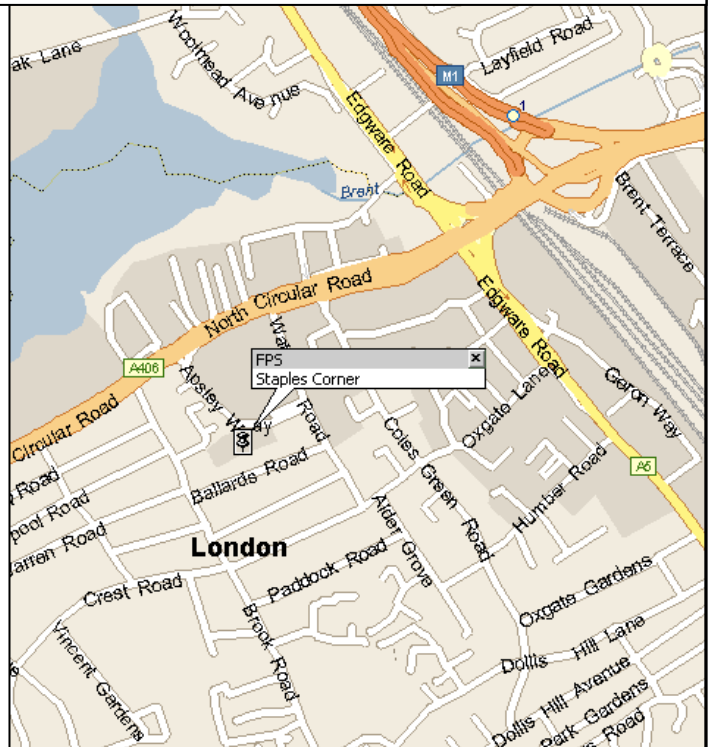

Directions to FPS Staples Corner

From M1

- Take the M1 to the end
- At the roundabout turn right signposted A406 North Circular
- At the next roundabout (almost immediately after the first) go straight over signposted A406 North Circular
- Go up the slip road by the side of the flyover that brings you onto the A406 North Circular
- Take the first turning on the left by the bollard into Apsley Way