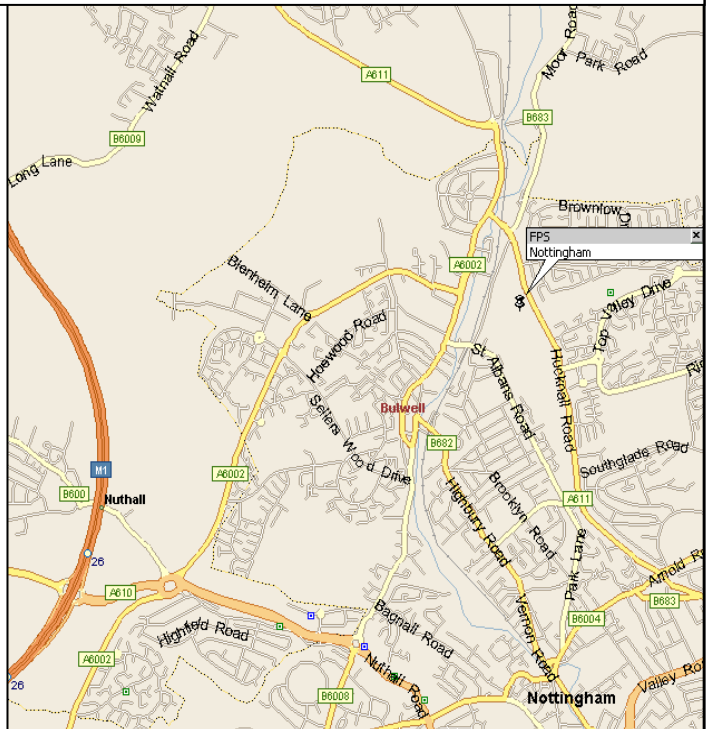

Directions to FPS Nottingham

From M1

- From the M1 J26 follow signs for Nottingham
- At the next roundabout take the second exit for Bulwell and Hucknall
- Continue until first small roundabout then turn left
- At the next roundabout turn right
- Then take the first left on to Dabell Avenue
- Go to the end of the road turn right and FPS Nottingham is at the end of the road on the right.