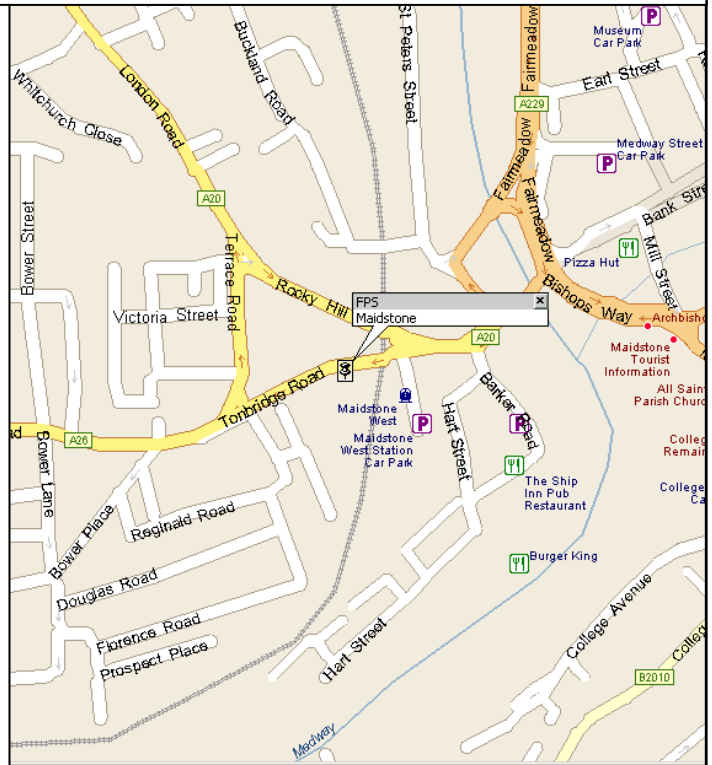

Directions to FPS Maidstone

From M20

- Depart M20 at Junc 5 (North and South)
- At roundabout, take the exit onto A20
- At roundabout, take the FIRST exit onto A20 [London Road]
- Bear RIGHT (South) onto Local road(s)
- Turn RIGHT (West) onto A26 [Tonbridge Road]
- Arrive FPS Maidstone