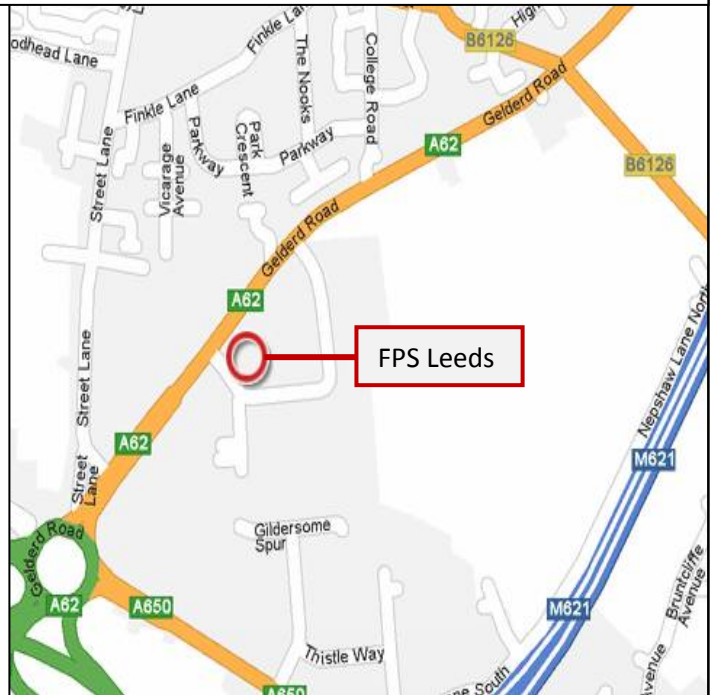

## Directions to FPS Leeds

### From the M62

- From M62 junction 27 follow signs for Leeds (A62),
- FPS is on the right approximately 300 yards from the motorway roundabout (opposite Finnings Cat dealer)