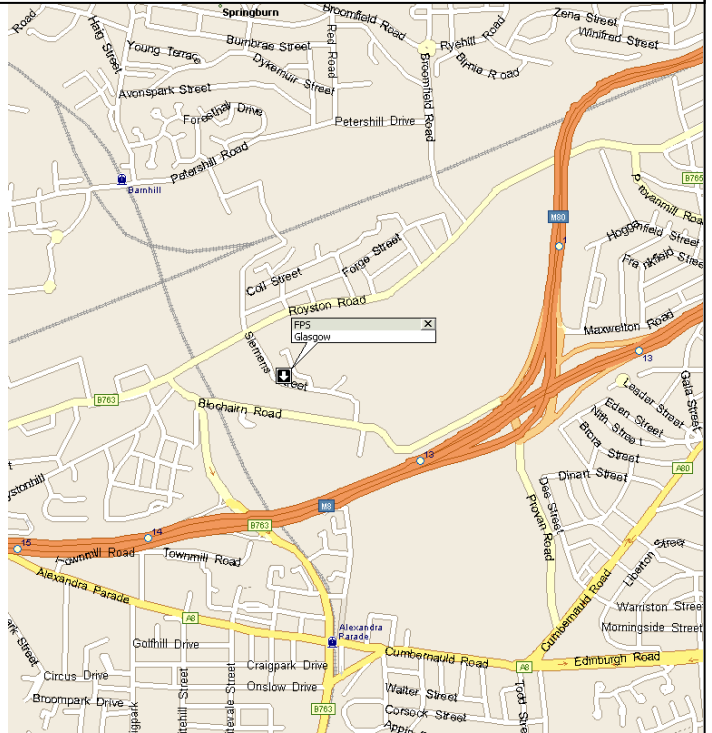

Directions to FPS Glasgow

From the M8

- Take the M8 westbound (towards Glasgow)
- Take the Junction 13 exit towards "Parkhead"
- Turn right at Provan Road (signs for M8/Blochairn/Royston)
- Take the 2nd right onto Siemens Street
- FPS should be visible on the right hand side