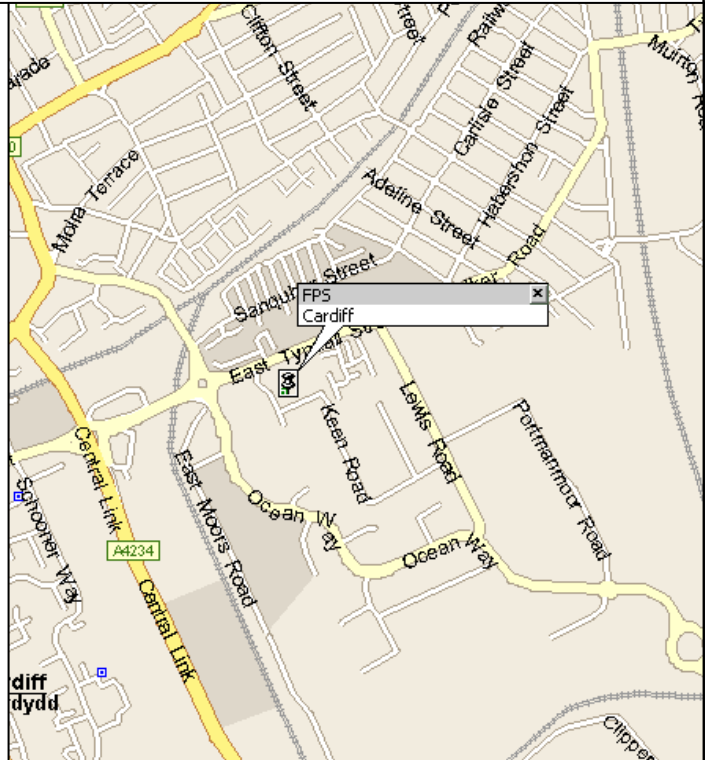

Directions to FPS Cardiff

From the West Take M4 (East Bound)

- Take Junction 30 At Round take 1st Exit
- At Roundabout take 2nd Exit (straight on)
- At Roundabout take 2nd exit (Cardiff) to join A48

From the East Take M4 (West Bound)

- Take Junction 29 (Cardiff A48M)
- Ignore 1st Junction (joining only)
- Ignore 2nd (to M4 Junction 30)

On A48 ignore next exit (Pentwyn)

- Take next Junction 1st exit on roundabout dedicated left turn (Cardiff Docks Atlantic Warf)
- Upon joining dual carriageway keep to right-hand lane into Rover Way
- At roundabout take 2nd Exit (Cardiff docks)
- At roundabout take 2nd exit (straight on)
- At roundabout take 2nd exit (straight on)
- At roundabout (Docks entrance) take 2nd exit (effective right turn)
- At roundabout take 2nd exit (straight on) into Ocean Way
- At roundabout (With all traffic signs on known as magic roundabout) take 3rd exit Sign posted Splott.
- At next junction Turn right (Keen Road) Turn left. We are the last 2 units on left.