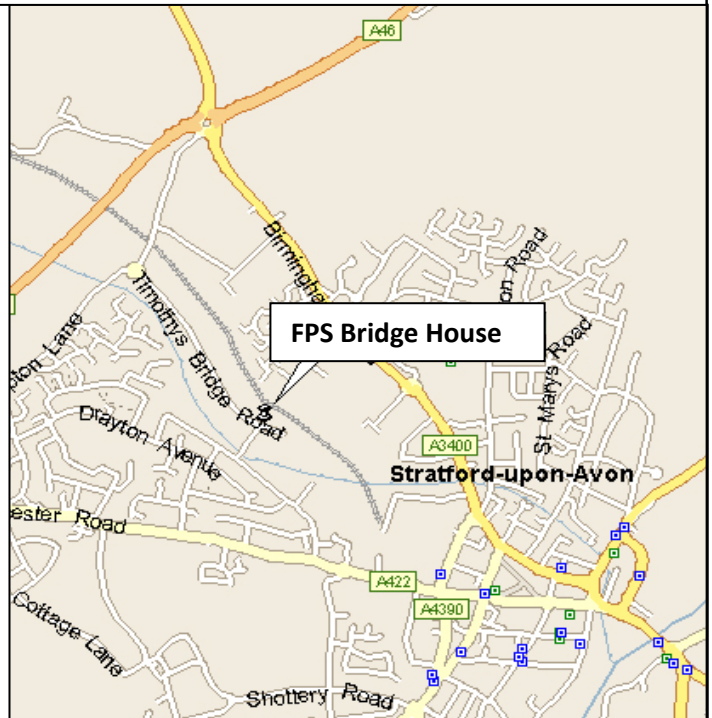

## Directions to FPS Bridge House

### Leave the M40 at Junction 15

- Take the exit off the motorway roundabout marked A46 Stratford
- At the next roundabout ignore the sign to Stratford Town Centre and take the second exit signed A46 Redditch/Worcester/Evesham
- At the next roundabout take the second exit signed Bishopton/Masons Road/Timothy's Bridge Road
- At the mini-roundabout turn left signed Masons Road/Timothy's Bridge Road
- Follow for ½ mile, passing Amec on LHS
- The road turns sharply to the right over the canal – DO NOT follow this, go straight on until you see large metal gates ahead of you and a STOP sign.

Bridge House is the red brick building on your right

Limited visitor parking is available to the front of Bridge House.