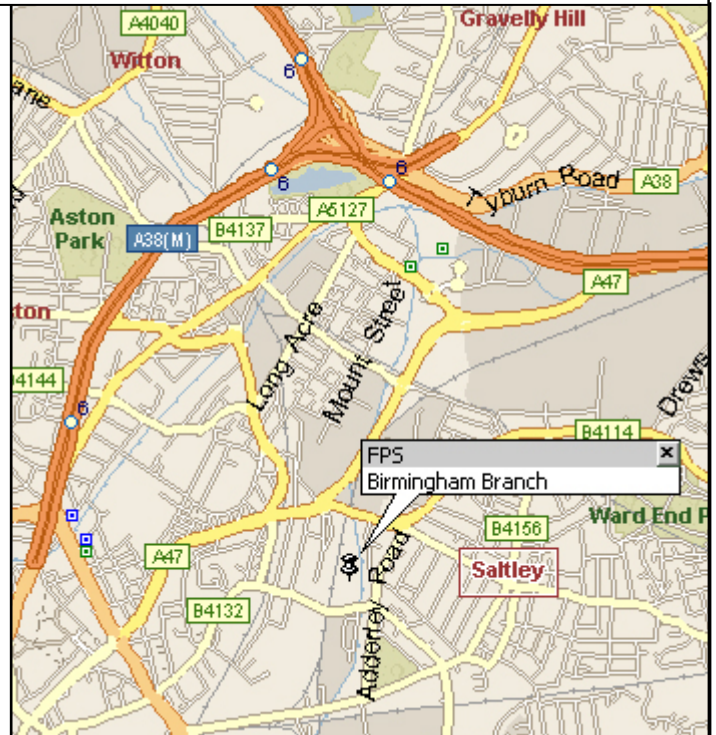

Directions to FPS Birmingham

From the M6 Junction 6

- IF TRAVELLING FROM SOUTH FOLLOW SLIP ROAD TURNING LEFT
- IF TRAVELLING FROM NORTH FOLLOW JUNCTION 6 A38M SLIP ROAD ROUND TO THE RIGHT
- TAKE 2ND SLIP ROAD EXIT OFF A38M, SIGNPOSTED BIRMINGHAM CITY FC, WHOLESALE MARKETS
- AT ROUNDBABOUT (PUMP ISLAND) TURN LEFT (DUAL CARRIAGEWAY) SIGNPOSTED A4540 RING LICHFIELD, MILLENIUM POINT, MARKETS
- CARRY ON DOWN DUAL CARRIAGEWAY
- THROUGH FIRST SET OF LIGHTS (FLETCHERS ON CORNER)
- FIRST ROUNDBABOUT STRAIGHT ON
- SECOUND ROUNDBABOUT 0.7 MILES FROM PUMP ISLAND (VAUXHALL ROAD) TURN LEFT (FIRST EXIT) ON (PAST SHOPS)
- TAKE FIRST LEFT AFTER YOU HAVE PASSED UNDER THE RAILWAY BRIDGE (0.8M FROM ROUNDBABOUT)
- NETWORK PARK INDUSTRIAL ESTATE
- FOLLOW THE ONE WAY SYSTEM TO YOUR LEFT, PAST TNT, FPS IS ON YOUR RIGHT – UNIT 6.